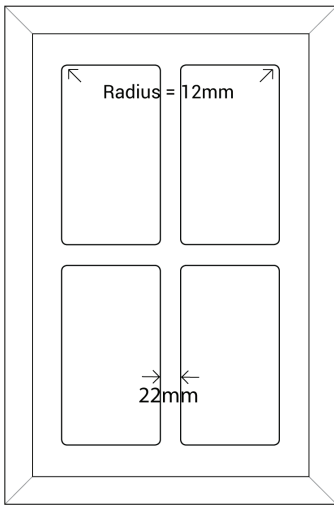

FOXHILL

Bronze Series

Frame Only Door

Door

Min H = 80mm Min W = 80mm

Tall Door

Max door H = 2400mm

Lattice Door

4, 6, 8 or 10 lites

Edge Profile

Glass Door Profile

Drawer Bank

Min H = 80mm

Individual Drawers

Min H = 80mm