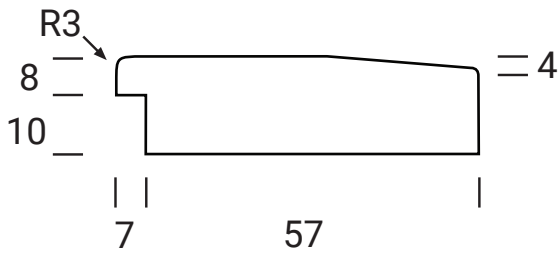

FOXHILL

Bronze Series

Frame Only Door

Door

Min H = 80mm Min W = 80mm

Tall Door

Max door H = 2400mm

Lattice Door

4, 6, 8 or 10 lites

Edge Profile

Glass Door Profile

Drawer Bank

Min H = 80mm

Individual Drawers

Min H = 80mm